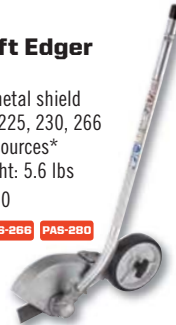

PAS-225 PAS-230 PAS-266 PAS-280

Blower

- Solid drive shaft and axial direct drive fan
- Up to 117 MPH and 373 CFM
- Works with PAS-225, 230, 266 and 280 power sources*
- Length: 25" Weight: 3.9 lbs
- Part #99944200490

PAS-225 PAS-230 PAS-266 PAS-280

Curved Shaft Edger

- 8" metal blade
- Clog-resistant metal shield
- Works with PAS-225, 230, 266 and 280 power sources*
- Length: 33" Weight: 5.6 lbs
- Part #99944200470

PAS-225 PAS-230 PAS-266 PAS-280

Straight Shaft Edger

- Straight shaft reduces cable wear
- 8" metal blade
- Clog-resistant metal shield
- Works with PAS-230, 266 and 280 power sources*
- Length: 33" Weight: 5.6 lbs
- Part #99944200475