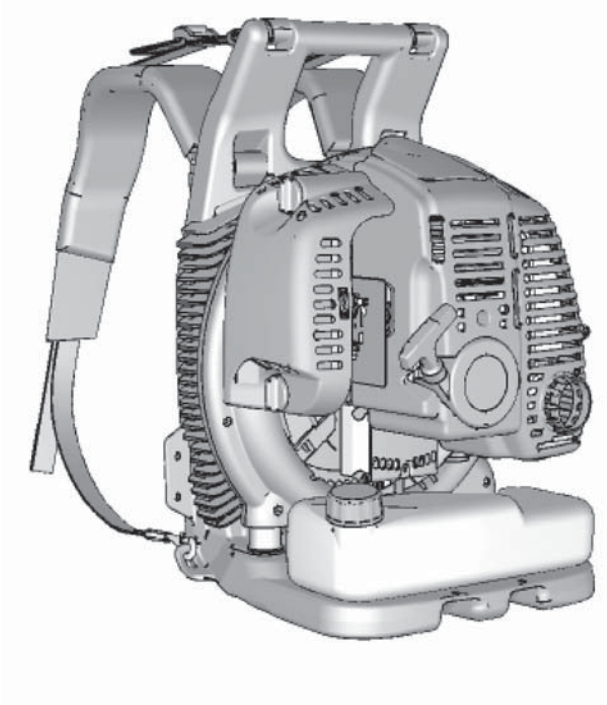

# EB802RT BLOWER

**shindaiwa**<sup>®</sup>

Part Number 68242-94311 Rev. 6/08

## Unit Description

## Specifications

Model	EB802	EB802RT
Dry Weight (without Blower Tubes)	10.4 kg/22.9 lbs	10.3 kg/22.7 lbs
Dimensions (L xWxH)	325 x 465 x 545	
Engine Type	2 cycle air-cooled gasoline engine, vertical-cylinder	
Bore & Stroke	49 x 42 mm (1.93 x 1.65 inches)	
Displacement	79.2cc (4.83 cu. inches)	
Max Output/min <sup>-1</sup>	3.2 kW/4.3 hp @ 8,000 min <sup>-1</sup>	
Fuel/Oil Ratio	50:1 with Shindaiwa Premium 2-cycle mixing oil	
Carburetor	Walbro rotary-type with primer bulb	
Ignition	CDI (Capacitor Discharge Ignition)	
Spark Plug	Champion RCJ6Y	
Starting	Recoil Starter	
Stopping	Push Button Switch (Grounding type)	Slide Switch (Grounding type)
Fuel Tank Capacity	2.0 liters (67.6 oz)	
Exhaust	Spark Arrester Muffler	
Air Filtration	Dry Element with pre-filter	