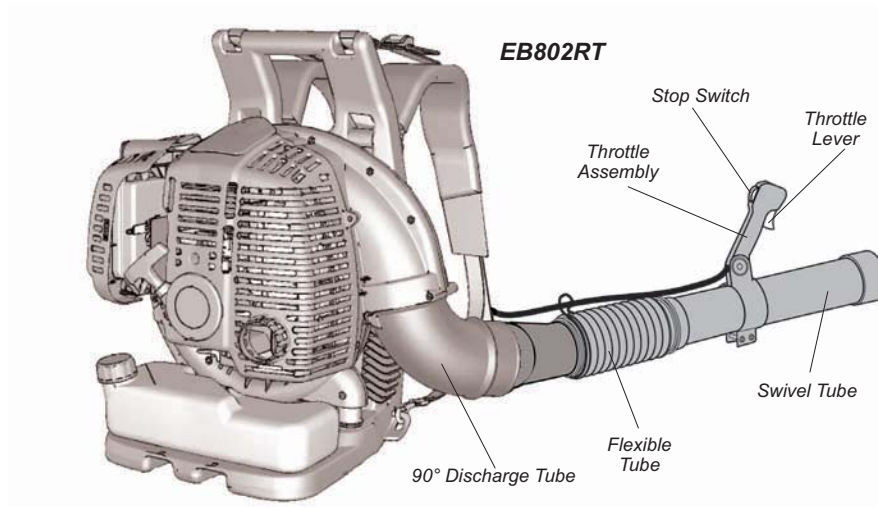

# EB802RT BLOWER

**shindaiwa**<sup>®</sup>

Part Number 68242-94311 Rev. 6/08

## Unit Description

## Specifications

Model	EB802	EB802RT
Dry Weight (without Blower Tubes)	10.4 kg/22.9 lbs	10.3 kg/22.7 lbs
Dimensions (L xWxH)	325 x 465 x 545	
Engine Type	2 cycle air-cooled gasoline engine, vertical-cylinder	
Bore & Stroke	49 x 42 mm (1.93 x 1.65 inches)	
Displacement	79.2cc (4.83 cu. inches)	
Max Output/min <sup>-1</sup>	3.2 kW/4.3 hp @ 8,000 min <sup>-1</sup>	
Fuel/Oil Ratio	50:1 with Shindaiwa Premium 2-cycle mixing oil	
Carburetor	Walbro rotary-type with primer bulb	
Ignition	CDI (Capacitor Discharge Ignition)	
Spark Plug	Champion RCJ6Y	
Starting	Recoil Starter	
Stopping	Push Button Switch (Grounding type)	Slide Switch (Grounding type)
Fuel Tank Capacity	2.0 liters (67.6 oz)	
Exhaust	Spark Arrester Muffler	
Air Filtration	Dry Element with pre-filter	